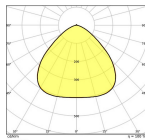

[View Product](#)

General Information

SKU	257454
EAN	8719157070102
Brand	Ledvance
Manufacturer Name	Multipack 6x HID LED HB 105W-840 230VUN E40 4X1 LEDV
Full box quantity	1
Any Lamp all-in warranty	5 Years
Energy efficiency class	E
Average Lifetime (h)	50000

Technical Information

Technology	LED
Product Type Category	E40 LED
Voltage (V)	220-240
Dimmable	Not Dimmable
Cap / Base	E40
Colour Code	840 Cool White
Colour temperature (Kelvin)	4000 Cool White
Colour Rendering (Ra)	80-89
Colour of Light	White
Light colour options	Single Color