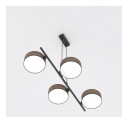

Specifications Emibig Pendant Drumz
Steel Brown | Suitable for 4x E14 -
Max 10W

[View Product](#)

General Information

| | |
|--------------------------|--------------------------------------|
| SKU | 259432 |
| EAN | 5907106013819 |
| Brand | Emibig |
| Manufacturer Name | DRUMZ 4 BROWN |
| Any Lamp all-in warranty | 5 Years |
| Application Area | Living Room, Decorative, Hospitality |

Technical Information

| | |
|--------------------------|-------------------------------------|
| Technology | Fixture with Socket |
| Voltage (V) | 220-240 |
| Dimmable | Dimmable when using a Dimmable Bulb |
| Suitable for | E14 |
| Including bulb | No |
| Amount of bulbs required | 4 |
| Maximum Wattage Rating | 10 |
| Tiltable | No |
| Mounting Method | Pendant |
| Emergency Lighting | No Emergency Unit |
| Product Type Category | Decorative Lighting with Socket |

Fixture Information

| | |
|-----------------------|-------|
| IP-rating | IP20 |
| Colour of the Fixture | Brown |
| Housing | Steel |
| Series | Drumz |

Dimensions

| | |
|---------------|------|
| Length (mm) | 800 |
| Width (mm) | 460 |
| Height (mm) | 1200 |
| Diameter (mm) | 2700 |