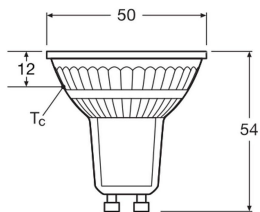

Specifications Ledvance LED Reflector GU10 PAR16 3.7W 350lm 36d - 830 Warm White | Replaces 35W

[View Product](#)

General Information

SKU	256890
EAN	4099854458040
Brand	Ledvance
Manufacturer Name	LED PAR16 P 3.7W 830 GU10
Full box quantity	1
Any Lamp all-in warranty	4 Years
Energy efficiency class	E
Average Lifetime (h)	15000

Technical Information

Technology	LED
Product Type Category	GU10 LED
Voltage (V)	220-240
Beam Angle (degree)	36
Dimmable	Not Dimmable
Cap / Base	GU10
Colour Code	830 Warm White
Colour temperature (Kelvin)	3000 Warm White
Colour Rendering (Ra)	80-89
Colour of Light	White

Light colour options Single Color

Luminous Efficacy (lm/W) 95

Power factor >0.40

Type of sensor No Sensor

Lamp Information

Bulb finish Clear

Series LED PAR16 P

Dimensions

Length (mm) 54

Diameter (mm) 50

Shape Reflector

Exact shape PAR16

Why Any-lamp?

 Order from the **largest lighting specialist** in Europe  **Customised** quotation

 Up to **7 years warranty**  **Easy** return process