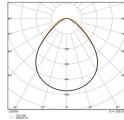

[View Product](#)

General Information

SKU	251079
EAN	4099854187292
Brand	Ledvance
Manufacturer Name	PANEL ECO 600 UGR<19 600 E 36W 830 U19
Any Lamp all-in warranty	3 Years
Average Lifetime (h)	50000

Technical Information

Technology	LED Integrated
Voltage (V)	220-240
Dimmable	Not Dimmable
Colour Code	830 Warm White
Colour temperature (Kelvin)	3000 Warm White
Colour Rendering (Ra)	80-89
Colour of Light	White
Light colour options	Single Color
Luminous Efficacy (lm/W)	100
IP-rating	IP40
Impact Protection (IK)	IK02 - 0.20 joule
Fixture Connection	Screwless terminal