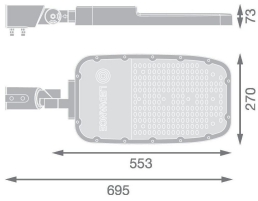

Specifications Ledvance LED Streetlight Area Extra Large RV35St Aluminium Grey 150W 20250lm 155X69D - 740 Cool White | IP66 - Asymmetrical

[View Product](#)

General Information

| | |
|--------------------------|--|
| SKU | 251127 |
| EAN | 4099854080012 |
| Brand | Ledvance |
| Manufacturer Name | STREETLIGHT AREA EXTRA LARGE RV35ST 150W 740 RV35ST GY |
| Any Lamp all-in warranty | 5 Years |
| Average Lifetime (h) | 100000 |

Technical Information

| | |
|-----------------------------|-----------------|
| Technology | LED Integrated |
| Voltage (V) | 100 - 240 |
| Dimmable | Not Dimmable |
| Colour Code | 740 Cool White |
| Colour temperature (Kelvin) | 4000 Cool White |
| Colour Rendering (Ra) | 70-79 |
| Colour of Light | White |
| Light colour options | Single Color |
| Luminous Efficacy (lm/W) | 135 |
| Beam Angle (degree) | 155x69 |
| Power factor | >0.90 |
| Product Type Category | LED Streetlight |

Fixture Information

| | |
|------------------------|-------------------------------------|
| Mounting Method | Post top |
| Fixture Connection | Other |
| Optical Cover | PC (Polycarbonate) |
| Light Distribution | Asymmetrical |
| IP-rating | IP66 |
| Impact Protection (IK) | IK08 - 5 joules |
| Operating Temperature | -30 to +50 |
| Colour of the Fixture | Grey |
| Housing | Aluminium |
| Colour of material | Grey |
| Emergency Lighting | No Emergency Unit |
| Series | STREETLIGHT AREA EXTRA LARGE RV35ST |

Dimensions

| | |
|-------------|-----|
| Length (mm) | 553 |
| Width (mm) | 270 |
| Height (mm) | 73 |

Sensor Information

| | |
|----------------|-----------|
| Type of sensor | No Sensor |
|----------------|-----------|