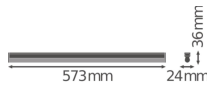

Specifications Ledvance LED Batten Linear Compact High Output 10W
1000lm - 840 Cool White | 60cm

[View Product](#)

General Information

SKU	234126
EAN	4058075106291
Brand	Ledvance
Manufacturer Name	LN COMP HO 600 10W/4000K
Any Lamp all-in warranty	5 Years
Average Lifetime (h)	50000

Technical Information

Technology	LED Integrated
Voltage (V)	220-240
Dimmable	Not Dimmable
Colour of Light	White
Colour Code	840 Cool White
Colour temperature (Kelvin)	4000 Cool White
Colour Rendering (Ra)	80-89
Light colour options	Single Color
Luminous Efficacy (lm/W)	100
Power factor	>0.50
Including bulb	Yes
Suitable for Outdoor	No
Length	60cm
Product Type Category	LED Batten

Fixture Information

Mounting Method	Surface
IP-rating	IP20
Impact Protection (IK)	IK03 - 0.35 joule
Housing	PC (Polycarbonate)
Colour of the Fixture	White
Colour of material	White
Emergency Lighting	No Emergency Unit
Series	Linear

Dimensions

Length (mm)	573
Width (mm)	24
Height (mm)	36

Sensor Information

Type of sensor	No Sensor
----------------	-----------

Why Any-lamp?

 Order from the **largest lighting specialist** in Europe  **Customised** quotation